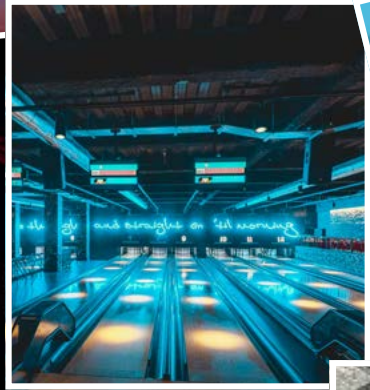

# ABOUT QUEENS

"HOSTING CHRISTMAS PARTIES SINCE 1930"

Queens is the OG competitive socialising hotspot in Central London. Boasting an iconic all-year-round ice rink, 12 bowling lanes, 5 VIP bowling lanes, retro arcades and new AR darts!