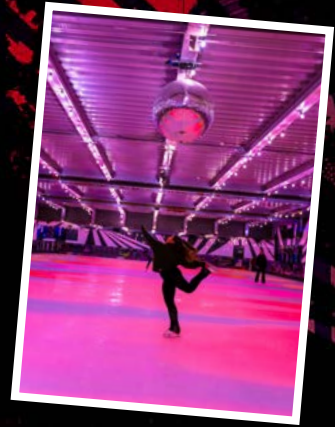

# ABOUT QUEENS

"HOSTING CHRISTMAS PARTIES SINCE 1930"

Queens is the OG competitive socialising hotspot in Central London. Boasting an iconic all-year-round ice rink, 12 bowling lanes, 5 VIP bowling lanes, retro arcades and new AR darts!

Located on Queensway (in the heart of London) experience a great day or night out under one roof with exceptional burgers, chicken, cocktails and shakes from the iconic MEATliquor.

Queens is generally said to be the oldest surviving ice-skating rink in London, having opened its doors as QUEENS Ice Club on 3rd October 1930.