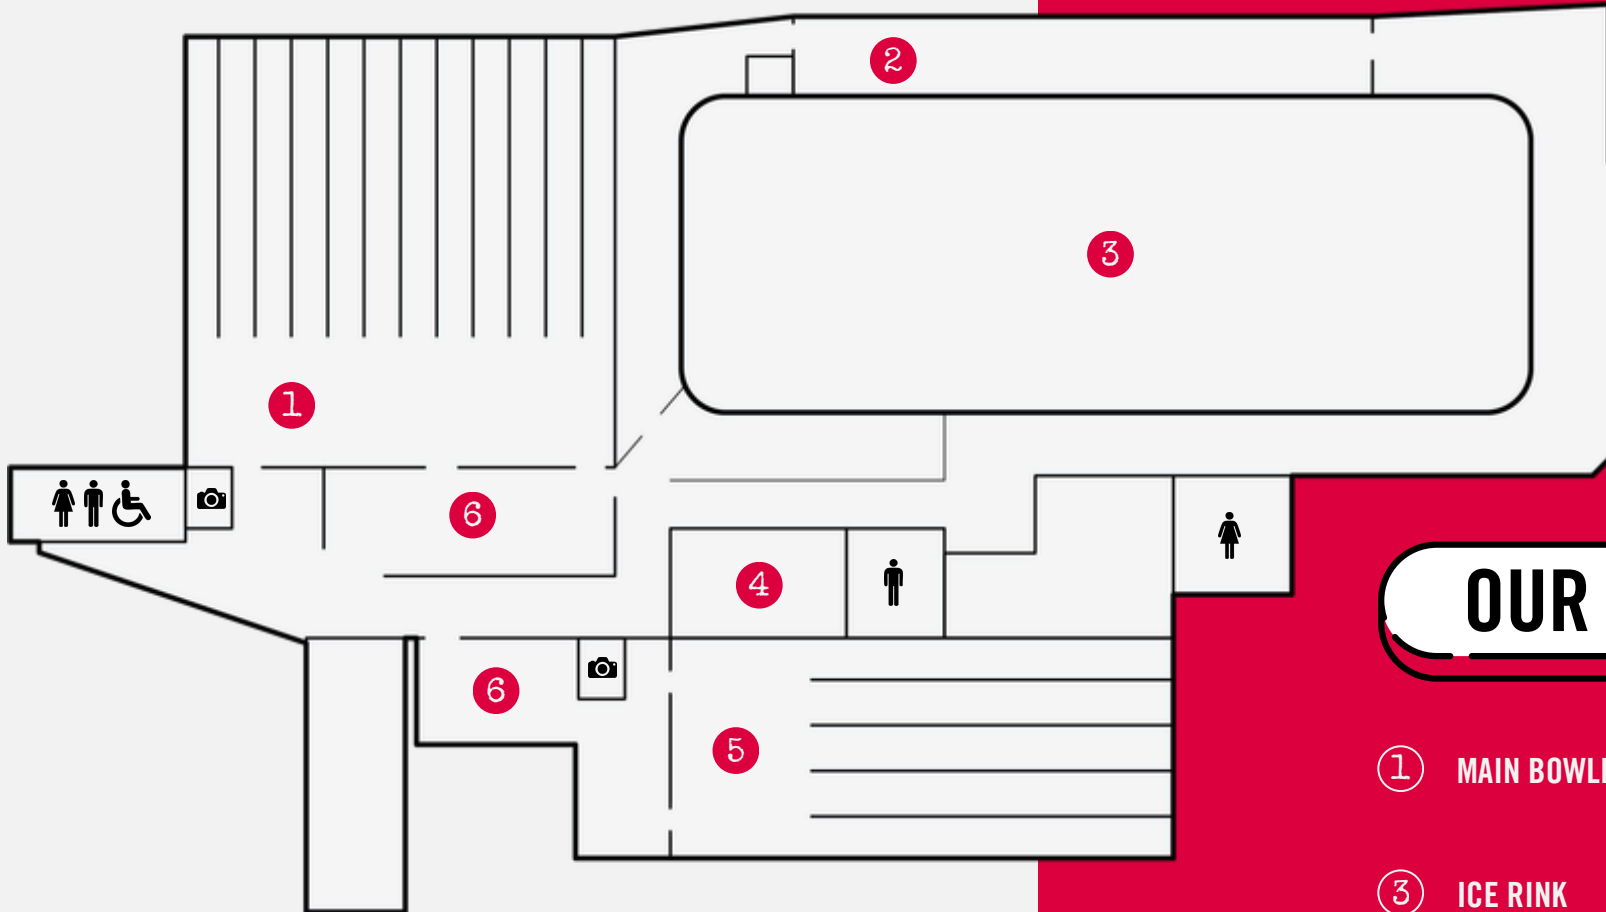

AREA

CAPACITY

The Ruby Lanes

40 > 120

The MAIN LANES

60 > 140

WEST WING - MAIN LANES

36 > 60

EAST WING - MAIN LANES

36 > 60

BACK ALLEY DARTS

36 > 80

ICE RINK

200 > 500

FLOOR PLAN

OUR AREAS

- ① MAIN BOWLING LANES
- ② DARTS LOUNGE
- ③ ICE RINK
- ④ ARCADE
- ⑤ THE RUBY LANES
- ⑥ BAR & DINER

THE RUBY LANES

Our newest addition to the venue and inspired by the Cult movie the Big Lebowski, The Ruby Lanes is the UK's most unique bowling experience.

With signature Blood Red Bowling Lanes, The Ruby Lanes comes complete with its own private bar, luxury seating areas, a dedicated host.

A private photo booth, and English pool table are also available for use during your event for an additional cost.