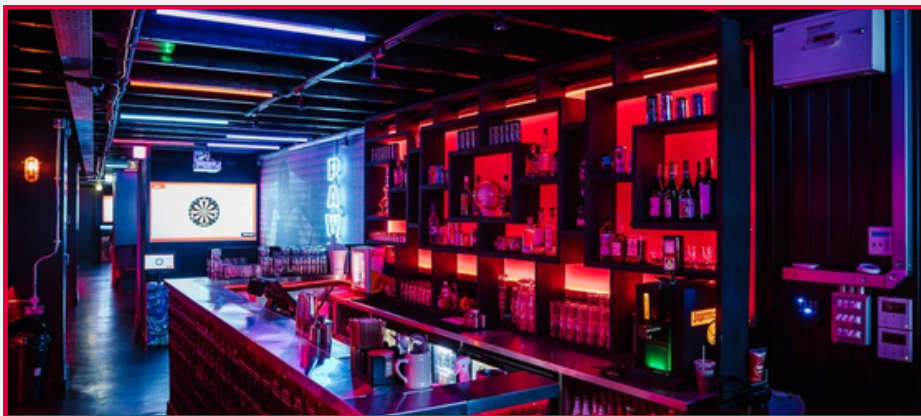

BACK ALLEY DARTS

IT'S DARTS BUT DIFFERENT

Step up to the oche and experience a thrilling blend of classic darts, immersive visuals, and cutting-edge interactive technology.

Playing QUEENS Interactive Darts isn't just about hitting the bullseye, it's about sharing laughs, unleashing your competitive side, and uncovering dart-throwing skills you didn't know you had.

Hire is available exclusively, or with the Ice rink for skating or curling facilities.

Smaller groups can also hire the space on a semi-private basis.