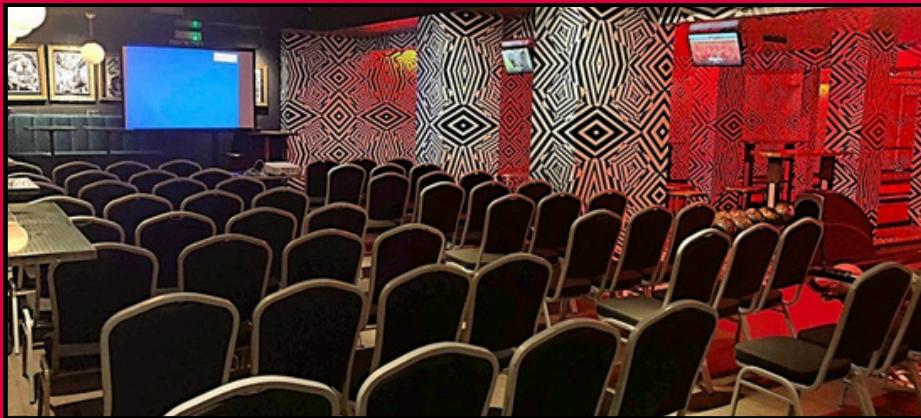

With 12 standard bowling lanes, 5 VIP Lanes, an all year round ice rink and cutting-edge AR Darts technology, there's no shortage of excitement to be had.

Whether you're planning an intimate gathering or a large-scale event for up to 1000 guests, QUEENS offers the perfect blend of competition, entertainment, and hospitality, ensuring every visit is a memorable one.

- ① MAIN BOWLING LANES
- ② DARTS LOUNGE
- ③ ICE RINK
- ④ ARCADE
- ⑤ THE RUBY LANES
- ⑥ BAR & DINER

THE RUBY LANES

Our newest addition to the venue and inspired by the Cult movie the Big Lebowski, The Ruby Lanes is the UK's most unique bowling experience.

With signature Blood Red Bowling Lanes, The Ruby Lanes comes complete with its own private bar, luxury seating areas, a dedicated host.

A private photo booth, and English pool table are also available for use during your event for an additional cost.

Supported with a range of AV equipment, the Ruby Lanes are the perfect space to accommodate day delegate packages for up to 60 guests.

THE EAST AND WEST WINGS

Looking for the ultimate team-building experience?