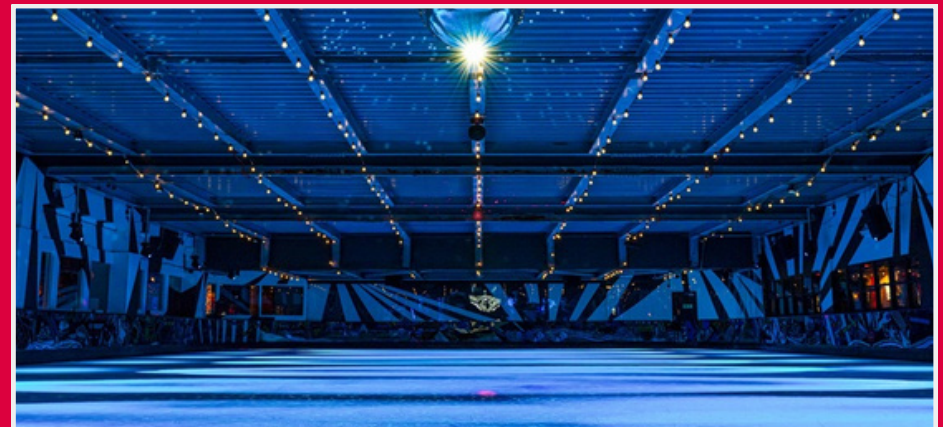

ICE RINK

Let's get back into our glide!

One of London's only all year-round ice rink. Whether you are a pro or just playin', you're welcome at QUEENS

Skating not really your thing? Take your pick from our favourite winter sports, curling, bowling's wonderfully weird cousin, on real ice. Take to the ice on up to 10 curling lanes, the curl extravaganza starts now.

Need the space as a backdrop? We have played host to many filming and photo opportunities.

The rink is available for private hire for both leisure and business.