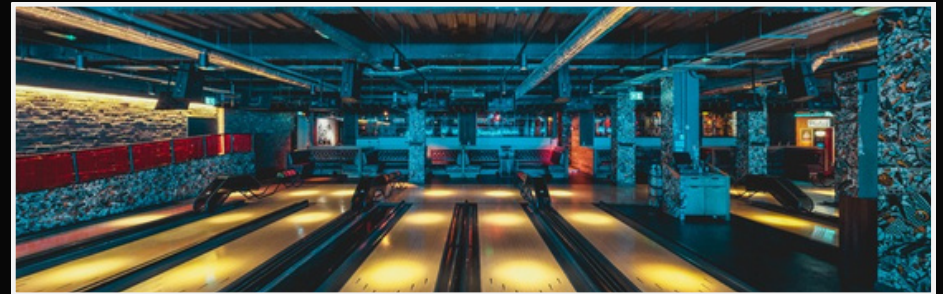

THE EAST AND WEST WINGS

Looking for the ultimate team-building experience?

Treat your team to a memorable night of bowling, all you need to bring is your A-game, and we'll handle the rest.

Choose from our luxury booths, offering access to six or twelve lanes, complete with spacious dining areas perfect for larger groups.

Each booking includes a dedicated host to ensure your event runs seamlessly from start to finish.

Taking all 12 lanes? Why not add on a customisable photobooth.