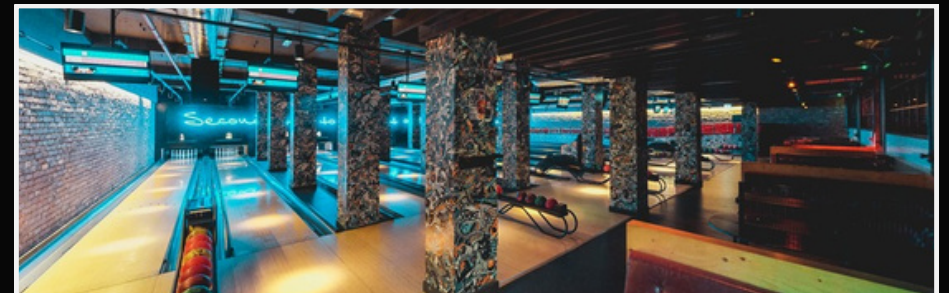

THE EAST AND WEST WINGS

Looking for the ultimate team-building experience?

Treat your team to a memorable night of bowling, all you need to bring is your A-game, and we'll handle the rest.

Choose from our luxury booths, offering access to six or twelve lanes, complete with spacious dining areas perfect for larger groups.

Each booking includes a dedicated host to ensure your event runs seamlessly from start to finish.

Taking all 12 lanes? Why not add on a customisable photobooth.